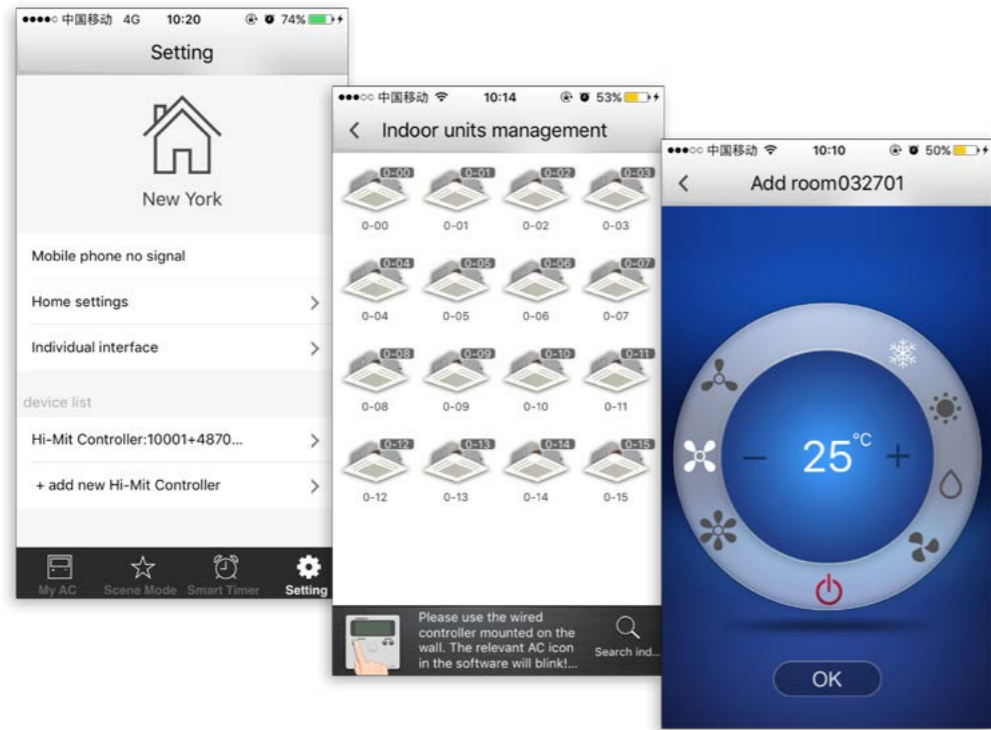

148mm×200mm

Main Functions

- ◆ Clock Setting
- ◆ Time Display Mode Setting
- ◆ Energy Saving Control Mode
- ◆ Alarm History
- ◆ Backlight
- ◆ Holiday Setting
- ◆ Setting Temperature Limitation
- ◆ Service Hotline Setting
- ◆ Power Indicator
- ◆ Backlight Brightness Adjusting
- ◆ Backlight Auto-off Time Adjusting
- ◆ Weekly Schedule

Smooth Appearance

Easy Installation

Centralized ON/OFF Controller: HYJ-J01H

Features:

- Large size touch-key control design
- Slim design with a thickness of 12.5mm
- It can control up to 16 wired controller groups, realizing centralized ON/OFF control
- Max.128 indoor units can be connected

120mm×120mm

Main Functions

- ◆ Group Control(ON/OFF)
- ◆ Indoor Units Auto Login in
- ◆ Indoor Unit Power OFF Reminder
- ◆ Error Reminder

Compact Structure Design

Centralized ON/OFF Control

Hi-Mit

Main Functions

- ◆ ON/OFF Control, Operation Mode, Temperature Setting
- ◆ Operate According to Schedule
- ◆ Display the Alarm Code
- ◆ 16 Operation Modes
- ◆ Max. 32 Indoor Units Can be Controlled
- ◆ Dimension: 215×137×38 mm