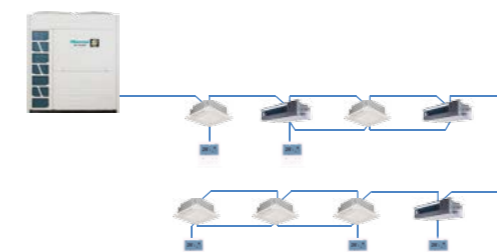

Various Control Solutions

Weekly Timer Setting

Five different schedule timers can be set for each day of the week.

Daily Schedule Setting (Tue)		Fri 09:36	
01	8:30 ~ 10:30	27°C	
02	10:30 ~ 15:30	25°C	
03	15:30 ~ 17:30	27°C	
04	--:-- ~ --:--	--°C	
05	--:-- ~ --:--	--°C	

Indoor Unit Address Change

In the process of installation work, indoor unit address can be changed through wired controller HYXE-J01H.

Indoor Adds Change			
01-01	02-01	03-01	04-01
01-02	02-02	03-02	04-02
01-03	02-03	03-03	04-03
01-04	02-04	03-04	04-04