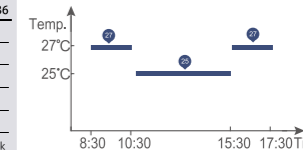

Various Control Solutions

Weekly Timer Setting

Five different schedule timers can be set for each day of the week.

Daily Schedule Setting (Tue)		Fri 09:36	
01	8:30 ~ 10:30	27°C	
02	10:30 ~ 15:30	25°C	
03	15:30 ~ 17:30	27°C	
04	--:-- ~ --:--	--°C	
05	--:-- ~ --:--	--°C	