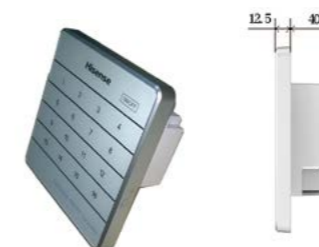

Compact Structure Design