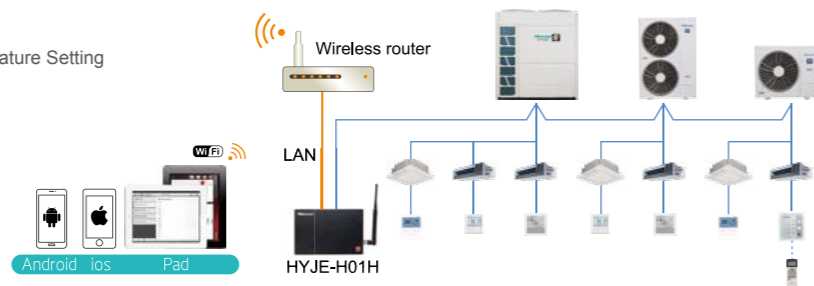

Main Functions

- ON/OFF Control, Operation Mode, Temperature Setting
- Operate According to Schedule
- Display the Alarm Code
- 16 Operation Modes
- Max. 32 Indoor Units Can be Controlled
- Dimension: 215×137×38 mm